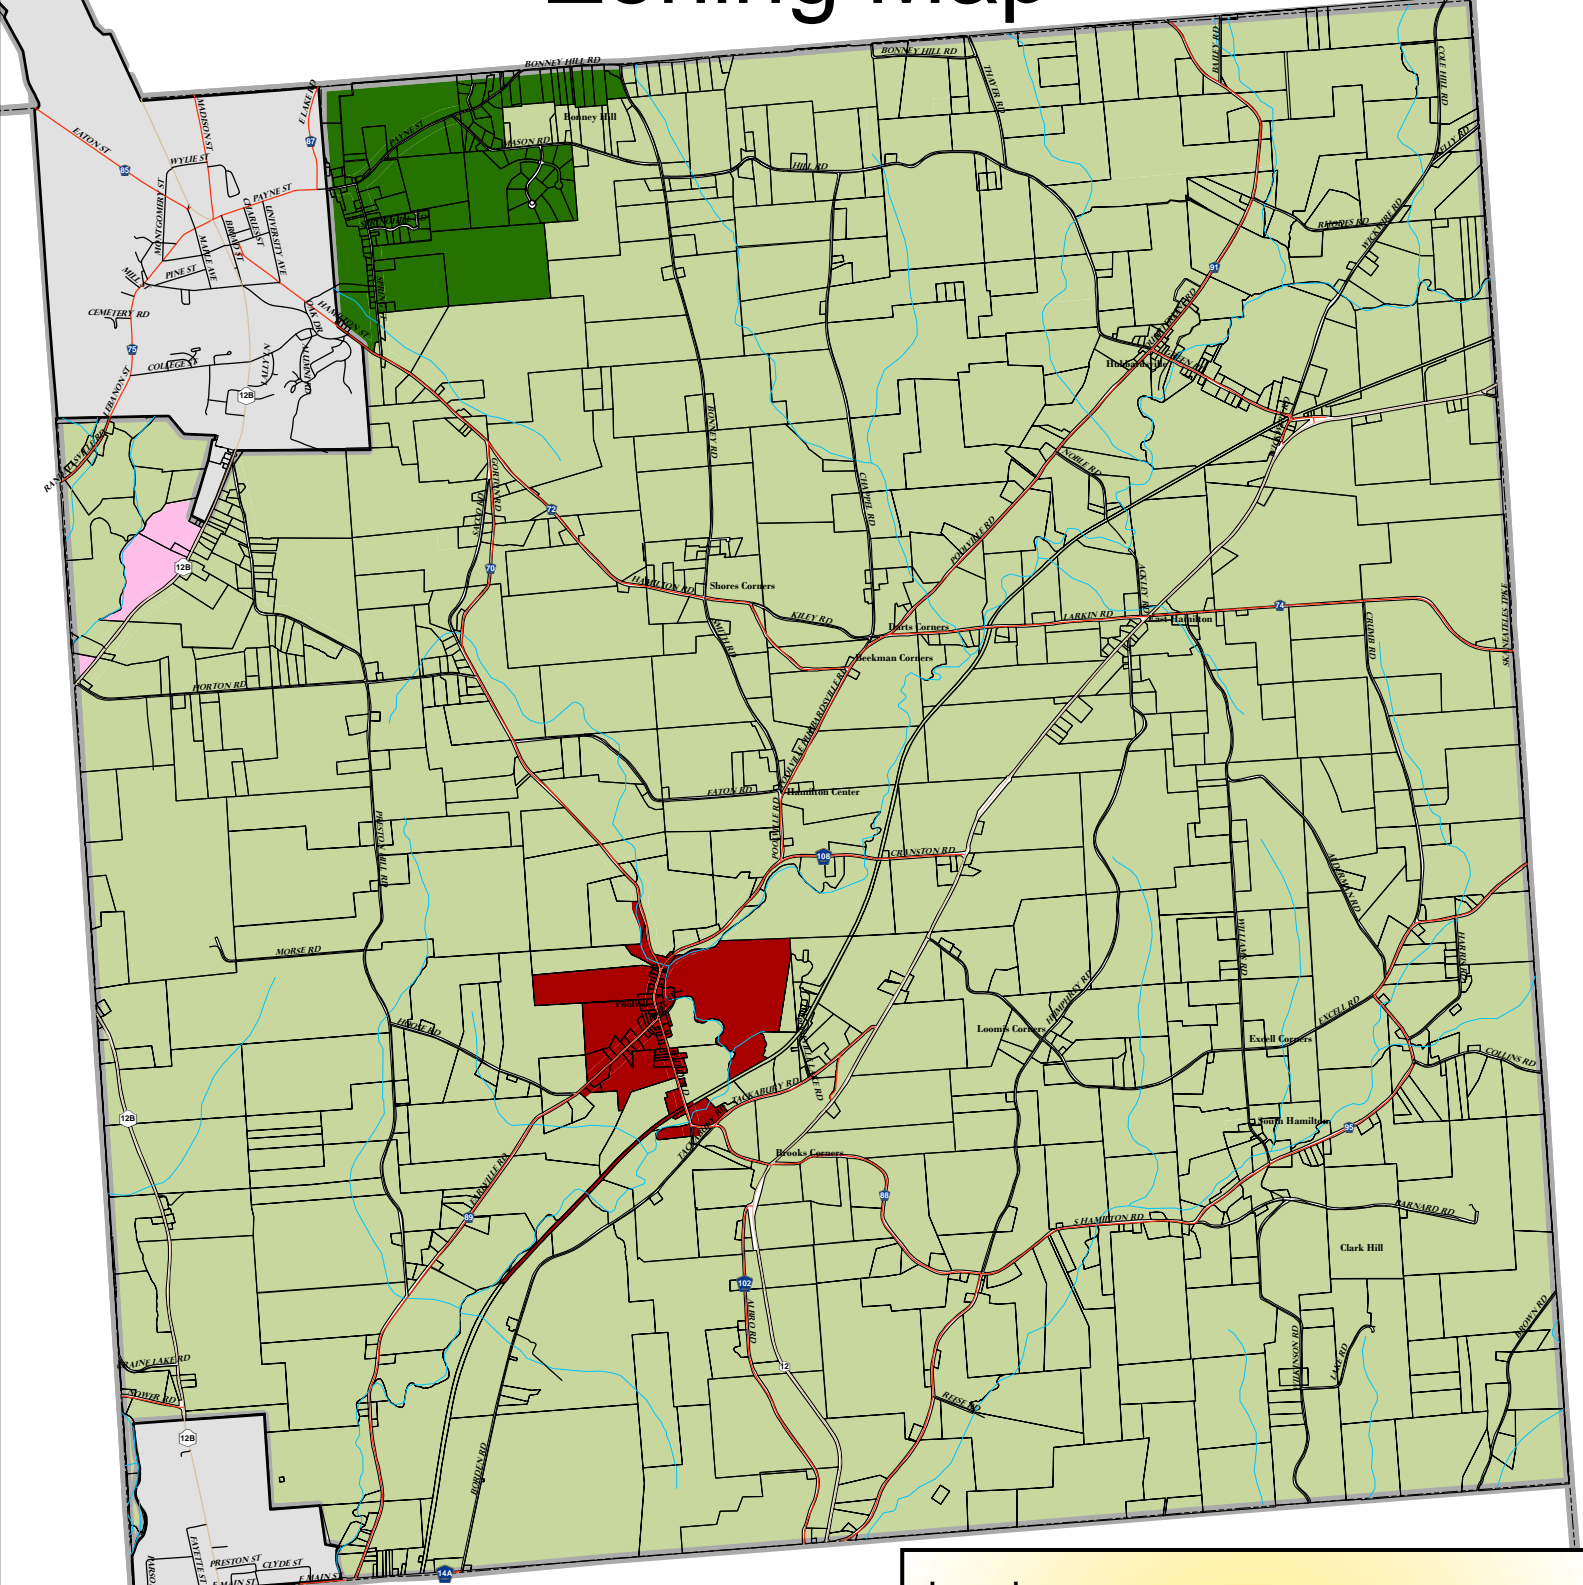

Town of Hamilton Zoning Map

0 0.5 1 Mile

Legend

NYS ALIS Roads	Town of Hamilton Zoning Zone	Municipal Boundaries
Road Type		Village Boundaries
US Highway	AR	Parcels
Interstate	Commercial	Streams
State Highway	Hamlet Poolville	
County Highway	RD	
Local Road		